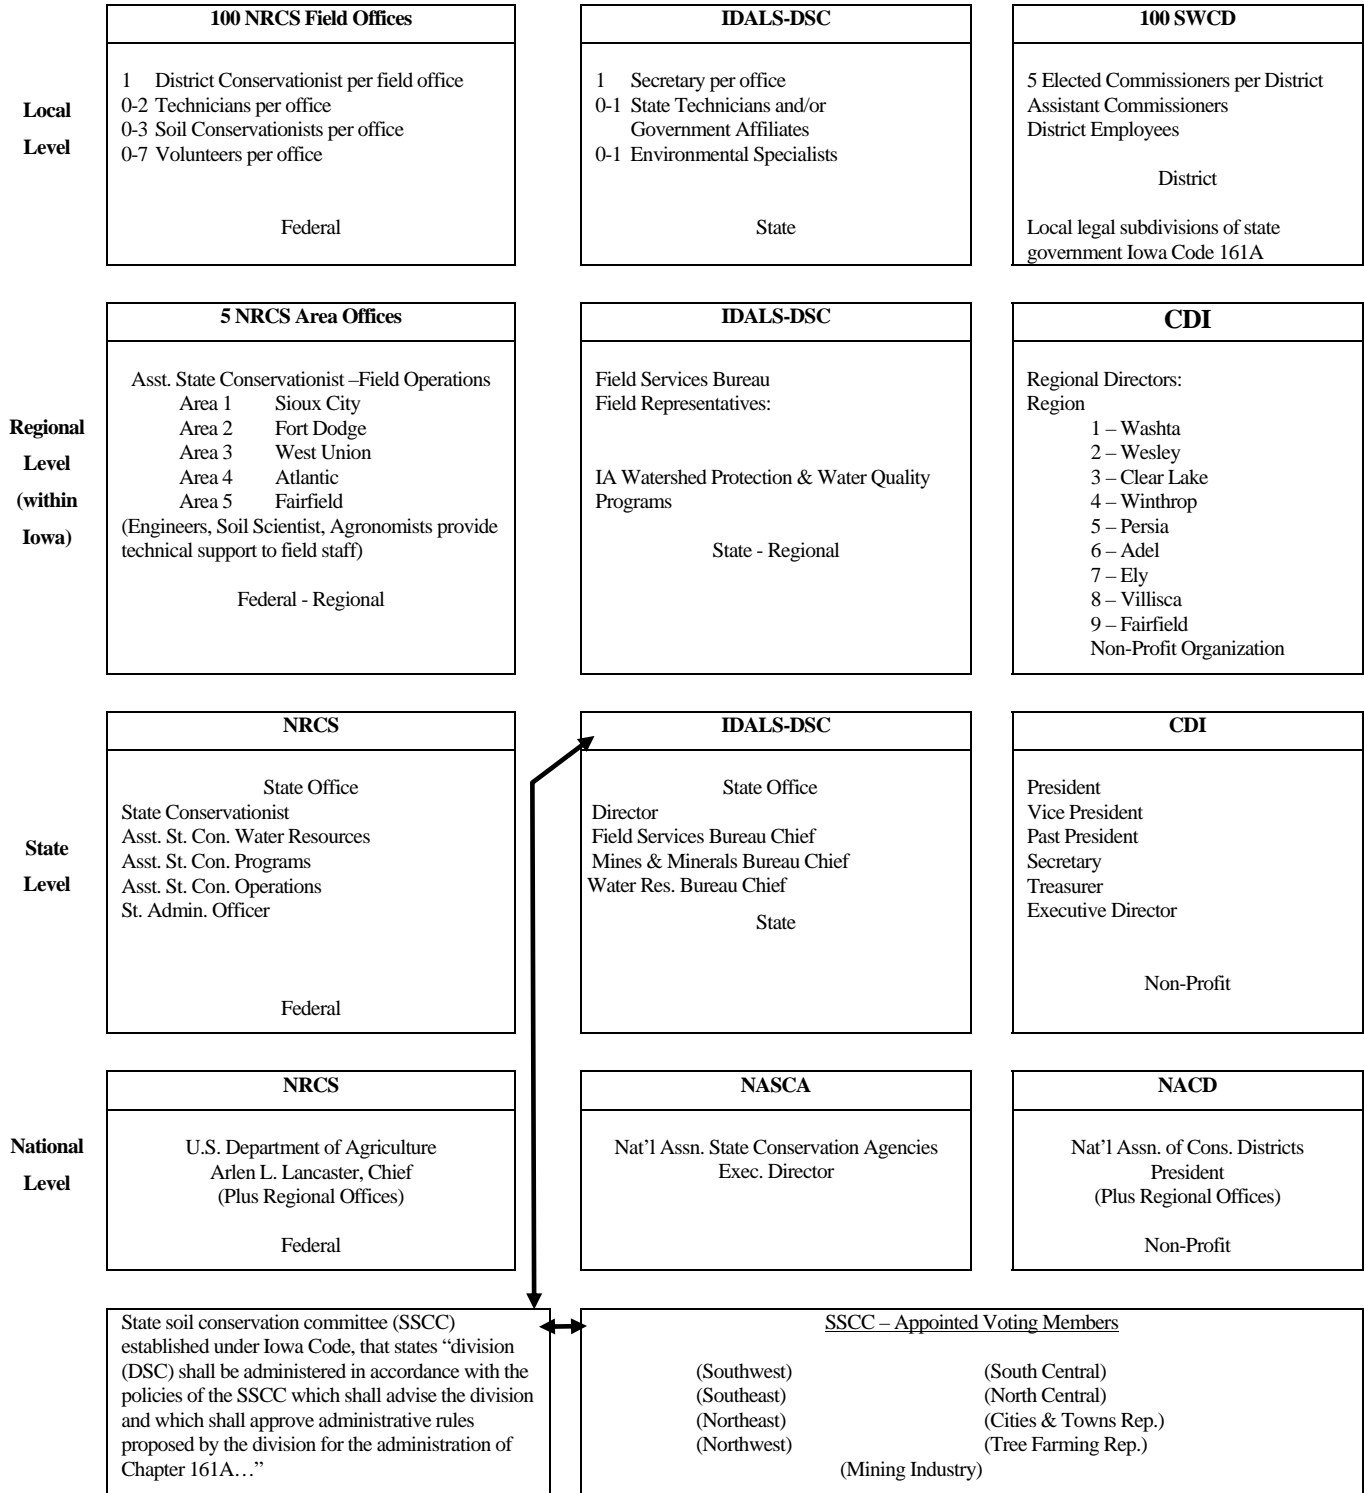

Core Conservation Partnership

<p>CDI = Conservation Districts of IA IDALS-DSC = IA Dept. of Ag & Land Stewardship – Dept of Soil Conservation NACD = National Association of Conservation Districts NASCA = Nat'l Assn. of State Conservation Agencies</p>	<p>NRCS = Natural Resource Conservation Service RC&D = Resource Conservation & Development SWCD = Soil & Water Conservation District</p>
--	--